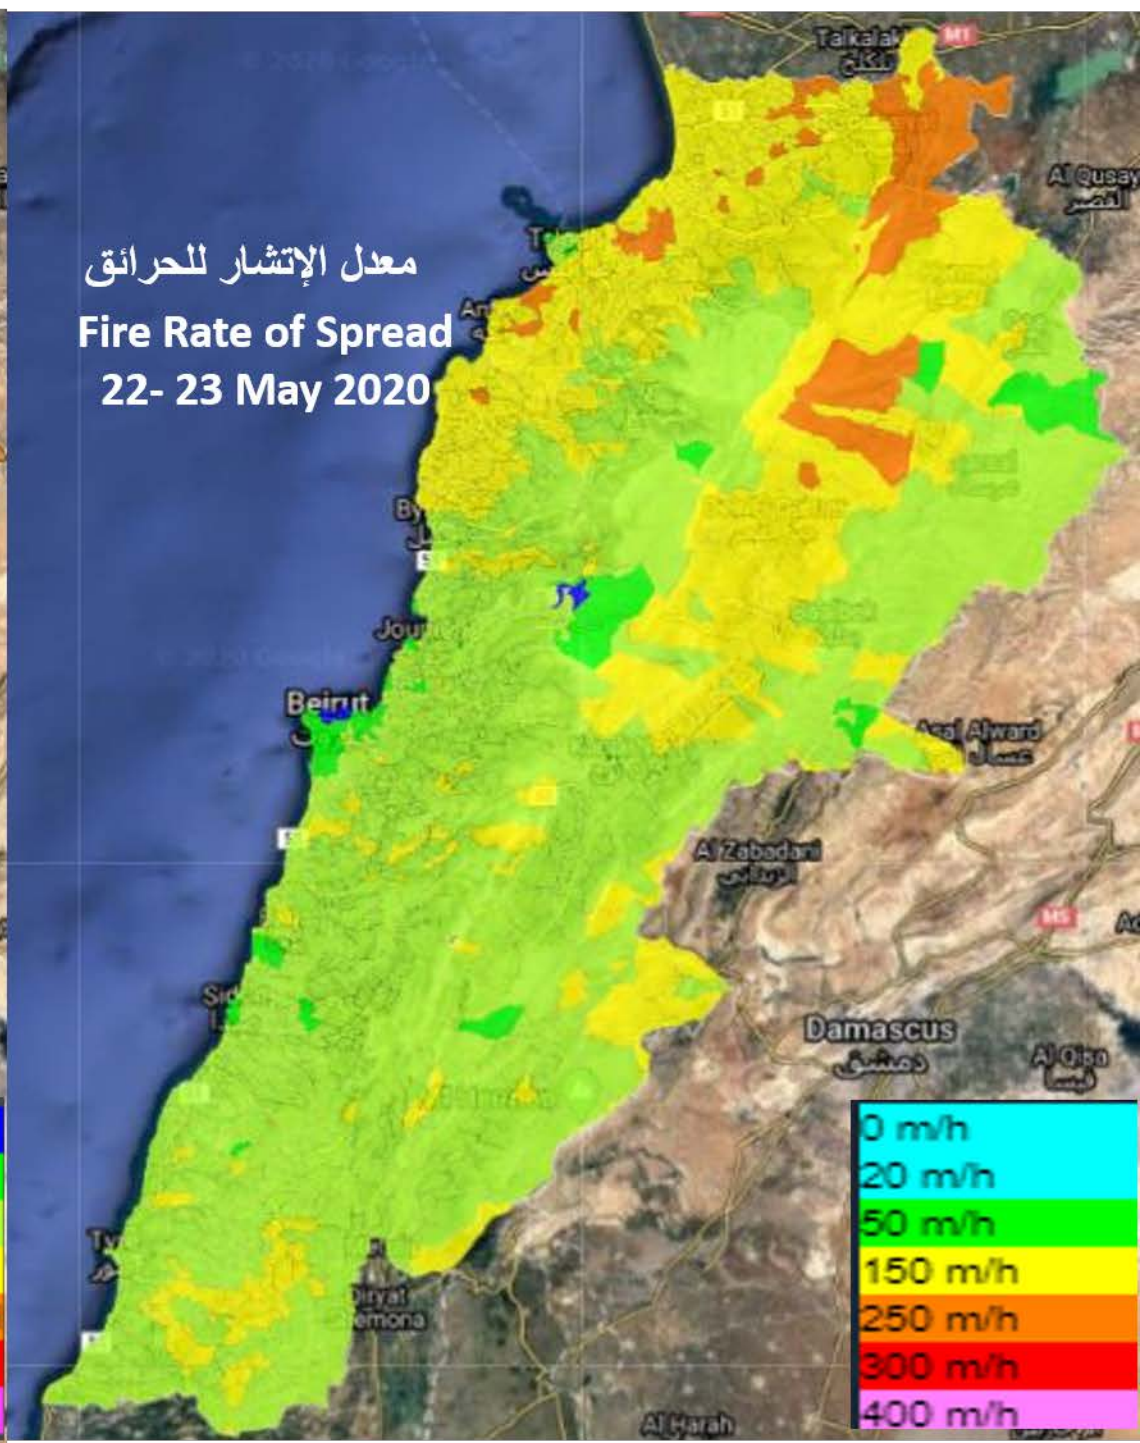

مؤشر خطر إندلاع الحرائق

Fire Weather Index
22-23 May 2020

VERY LOW
LOW
MEDIUM-LOW
MEDIUM
MEDIUM-HIGH
HIGH
EXTREME

معدل الإلتشار للحرائق

Fire Rate of Spread
22- 23 May 2020

0 m/h
20 m/h
50 m/h
150 m/h
250 m/h
300 m/h
400 m/h