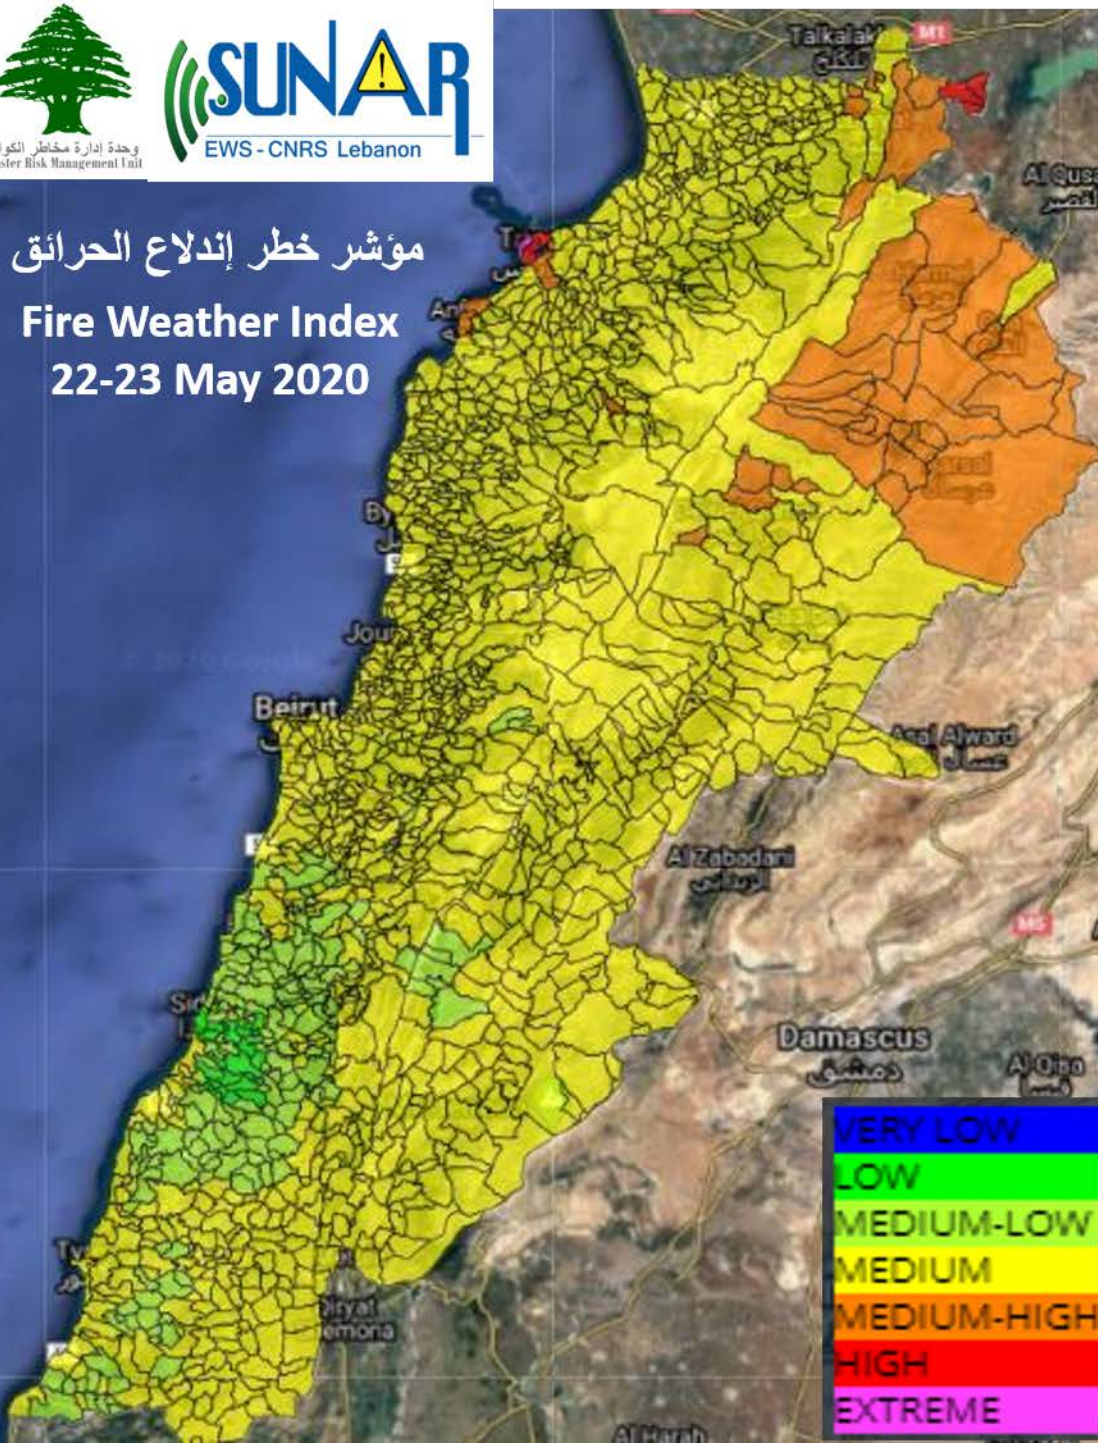

مؤشر خطر إندلاع الحرائق

Fire Weather Index
22-23 May 2020

VERY LOW
LOW
MEDIUM-LOW
MEDIUM
MEDIUM-HIGH
HIGH
EXTREME

معدل الإلتشار للحرائق

Fire Rate of Spread
22- 23 May 2020

0 m/h
20 m/h
50 m/h
150 m/h
250 m/h
300 m/h
400 m/h