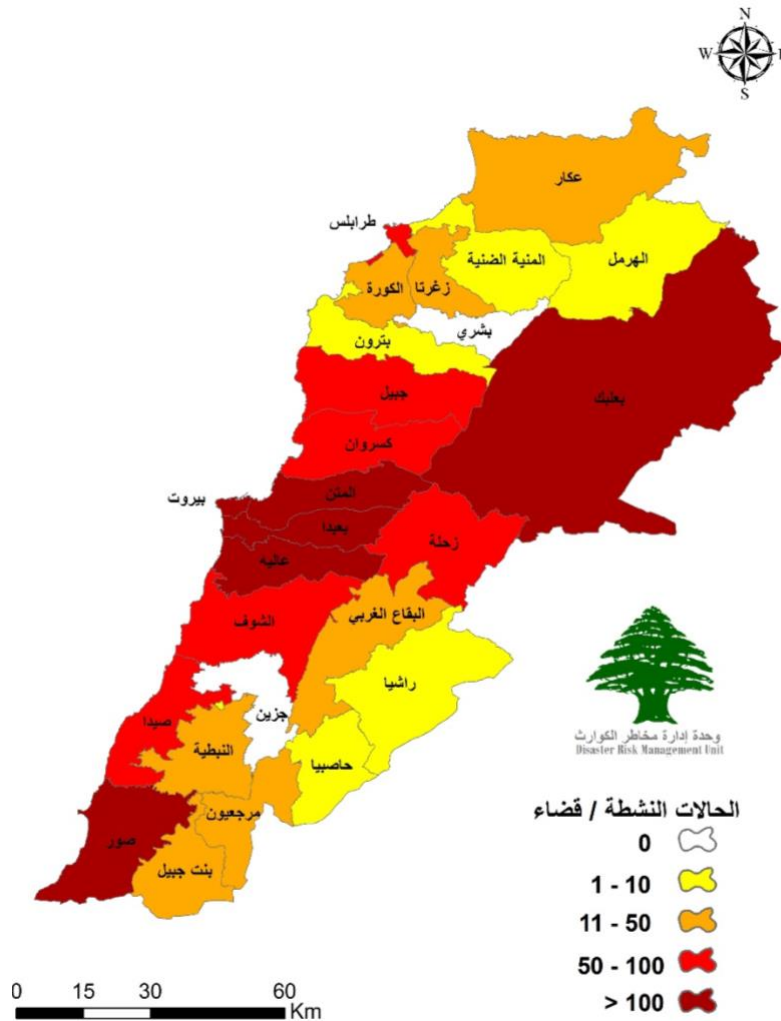

# Lebanon National Operations Room

## Daily Report on COVID-19

**Note: given the state of emergency that the country is going through, only the most important information were shared in this report.**

Report #139

Tuesday, August 4

Time published: 20:00

### Distribution of cases on governorates

Region	Number	Locals/lebanese expats
Ashrafieh	1	Locals
Ain el mraisi	1	Locals
Basta	1	Locals
Hamra	4	Local and expats
Mazraa	2	Locals
Msaytbeh	8	Locals
Rawche	1	Locals
Ras elNabaa	1	Locals
Talet el Khayat	2	Locals
Tariq Jaidé	8	Locals
Al Unesco	1	Locals
THARIF	1	Locals
Under investigation (beirut)	7	locals/ expats
Bir Hasan	1	Locals
Borj Barajne	2	Locals
Sheyeh	1	Locals
Haret Hreik	5	Locals
Al Jumhur Araya	3	Locals
Al Jnah	5	Locals
Madene reiyadeye	3	Locals
Mrayhe	1	Locals
Under investigation (baabda)	9	Locals
Anteilias	3	Locals
Beit Shabeb	2	Locals
Broumana	1	Locals
Bsalim	1	Locals
Dawra	1	Locals
Dekweneh	3	Locals
Al Fanar	1	Locals
Jal eldib	5	Locals
Jdaydet el metn	2	Locals
Sin el fil	1	Locals
Zalka	3	Locals
Under investigation (metn)	1	Locals